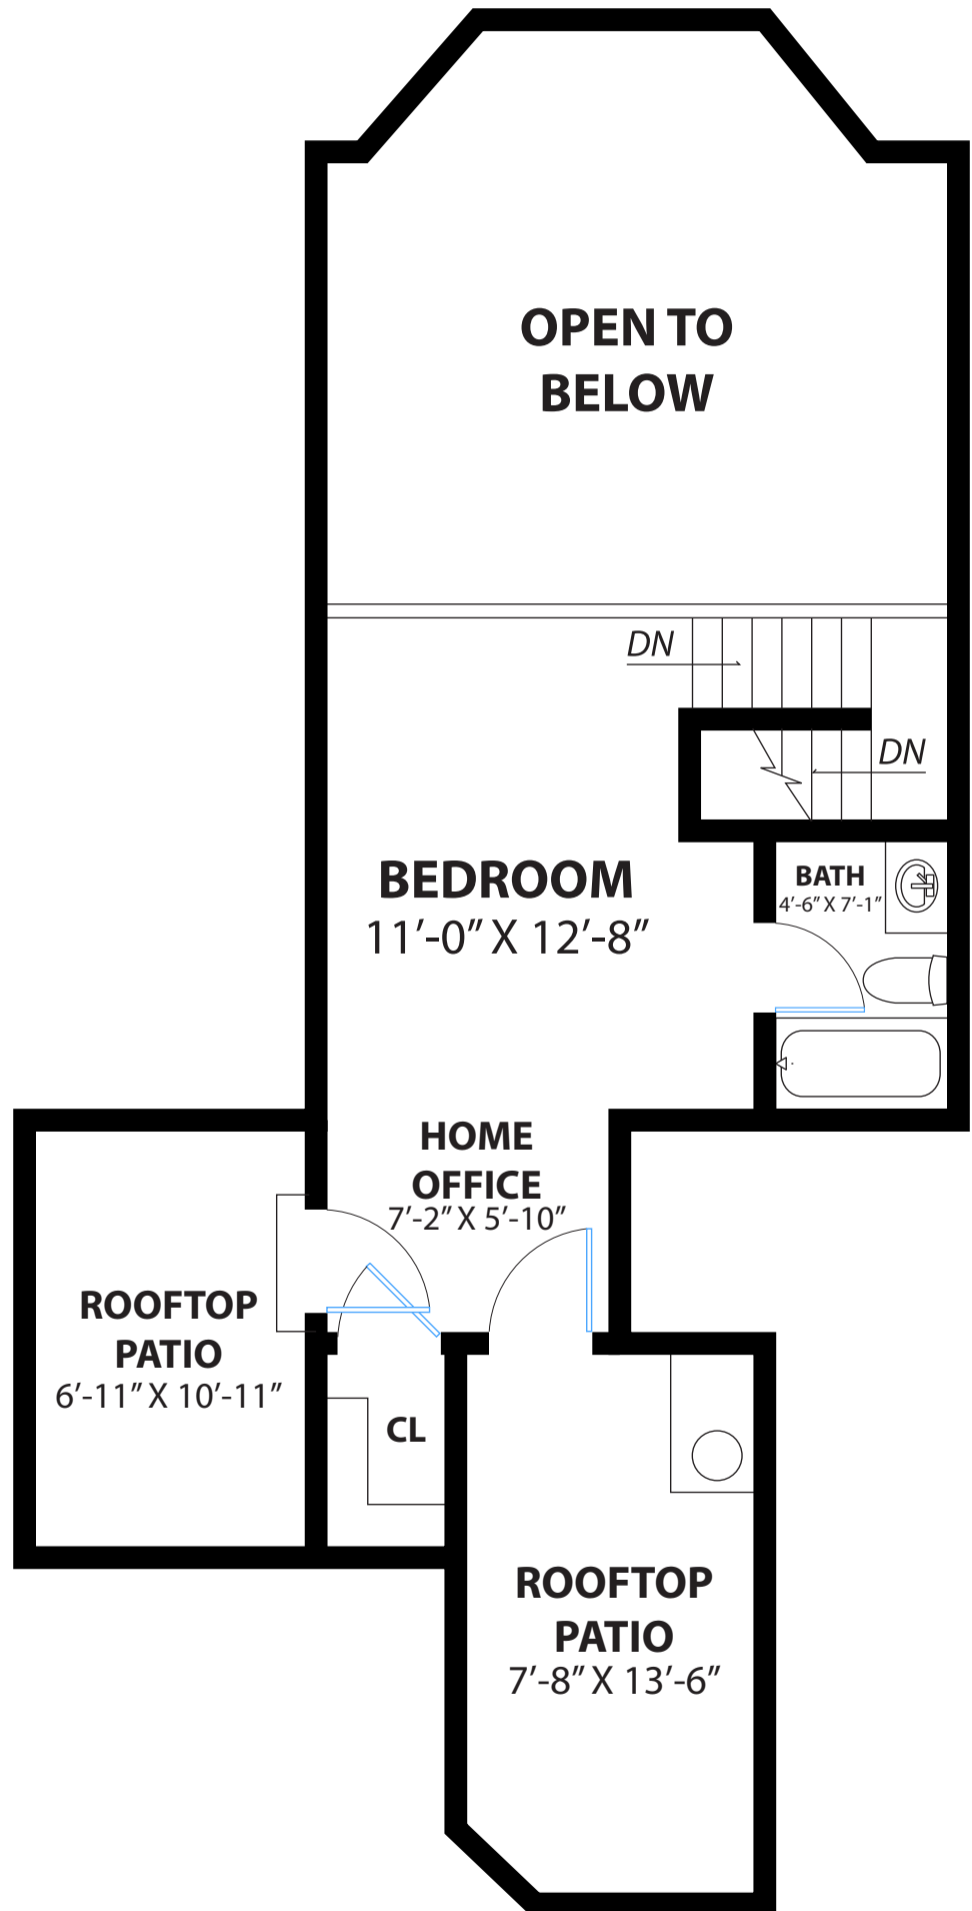

# 1700 GOUGH STREET #503

SAN FRANCISCO

**MAIN LEVEL**

**UPPER LEVEL**

DISCLAIMER: RENDERING BY OPEN HOMES PHOTOGRAPHY. ALL MEASUREMENTS ARE APPROXIMATE AND MAY NOT BE EXACT.  
DO NOT RELY ON THE ACCURACY OF THIS FLOOR PLAN WHEN DETERMINING THE PRICE OF A PROPERTY OR MAKING DECISIONS  
REGARDING BUYING OR SELLING OF PROPERTIES WITHOUT INDEPENDENT VERIFICATION.