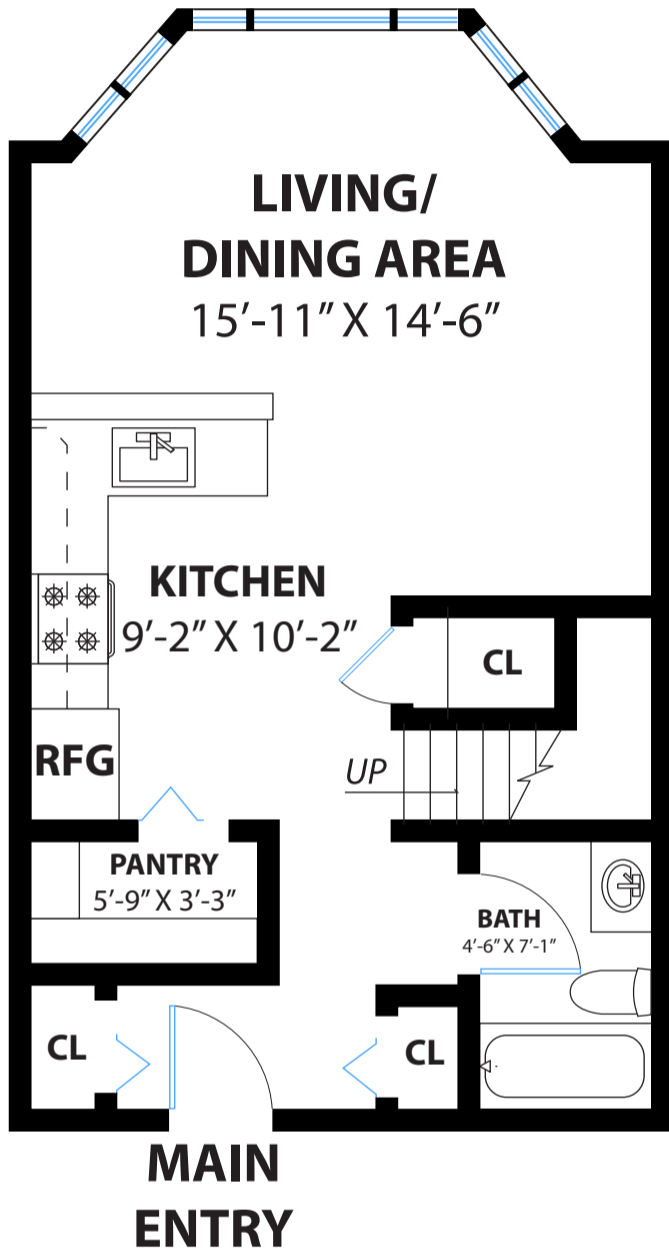

# 1700 GOUGH STREET #503

SAN FRANCISCO

**MAIN LEVEL**

**UPPER LEVEL**

DISCLAIMER: RENDERING BY OPEN HOMES PHOTOGRAPHY. ALL MEASUREMENTS ARE APPROXIMATE AND MAY NOT BE EXACT.  
DO NOT RELY ON THE ACCURACY OF THIS FLOOR PLAN WHEN DETERMINING THE PRICE OF A PROPERTY OR MAKING DECISIONS  
REGARDING BUYING OR SELLING OF PROPERTIES WITHOUT INDEPENDENT VERIFICATION.